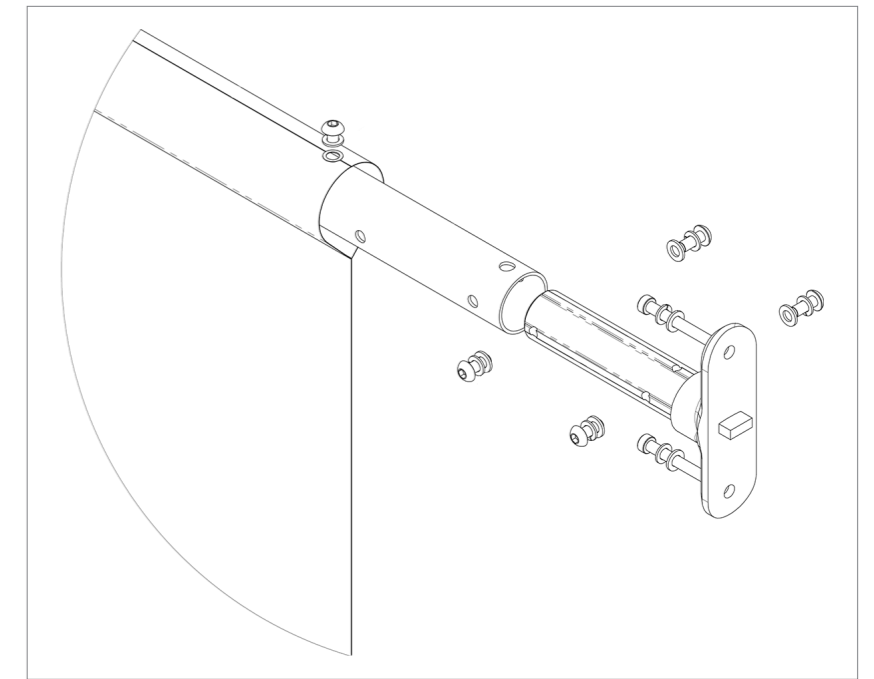

BANNER & OUTREACH ARMS EXPLODED VIEW

3.1.3 Banners & Outreach Arms

Purpose

The SMART.NODE™ MTM can host single, double and triple banners for a range of outdoor messaging needs. Banners can be used to promote local events, festivals and exhibitions, with eye-catching creative used to enhance the public space.

Specially designed outreach arms can be used to accommodate additional services where needed.