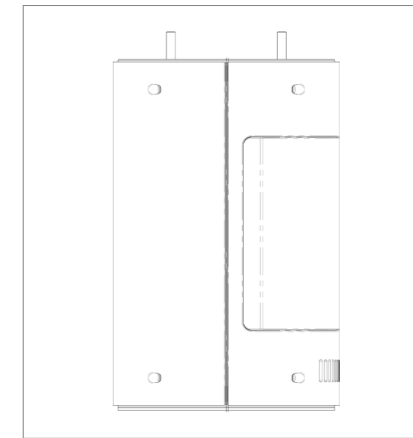

ROYAL BOTANIC GARDEN, SYDNEY

CANADA BAY, SYDNEY

LED SMART STREET LIGHT  
SIDE VIEW

LED SMART STREET LIGHT  
SECTION VIEW

LED SMART STREET LIGHT EXPLODED VIEW

#### Purpose

The SMART.NODE™ Street Light is the installation of the physical LED light as a modular unit. Designed for Smart City roads, this LED ensures the highest savings per watt. By combining energy efficiency with high performance, SMART.NODE™ Street Light can be used to create visual spaces that benefit communities and boost tourism.