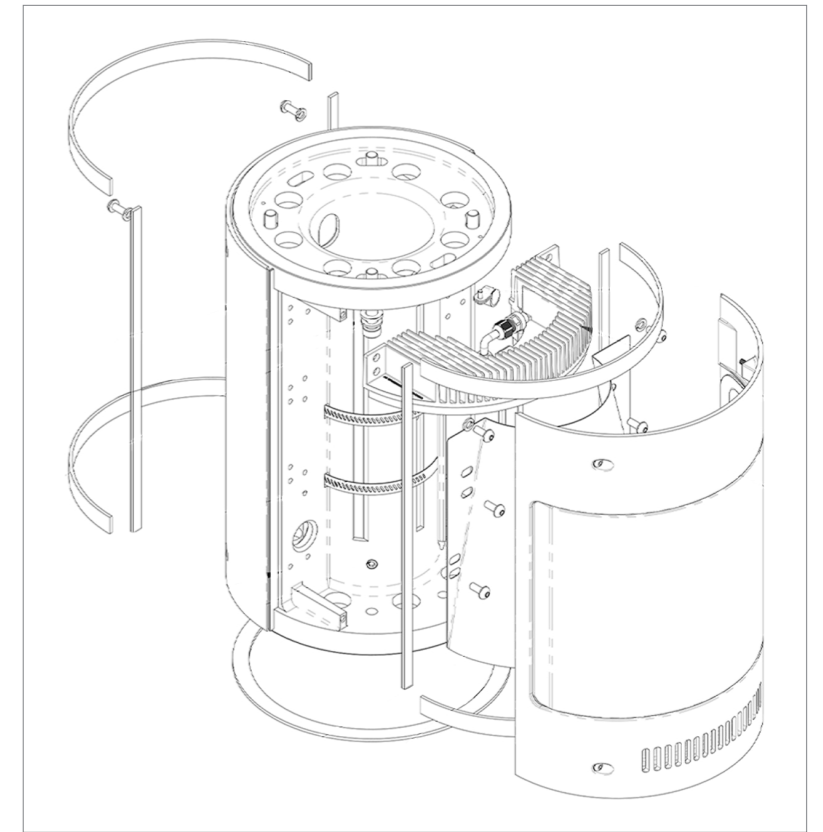

ROYAL BOTANIC GARDEN, SYDNEY

CANADA BAY, SYDNEY

LED SMART STREET LIGHT  
SIDE VIEW

LED SMART STREET LIGHT  
SECTION VIEW

LED SMART STREET LIGHT EXPLODED VIEW

### 3.2.4 LED Smart Street Light

#### Purpose

The SMART.NODE™ Street Light is the installation of the physical LED light as a modular unit. Designed for Smart City roads, this LED ensures the highest savings per watt. By combining energy efficiency with high performance, SMART.NODE™ Street Light can be used to create visual spaces that benefit communities and boost tourism.