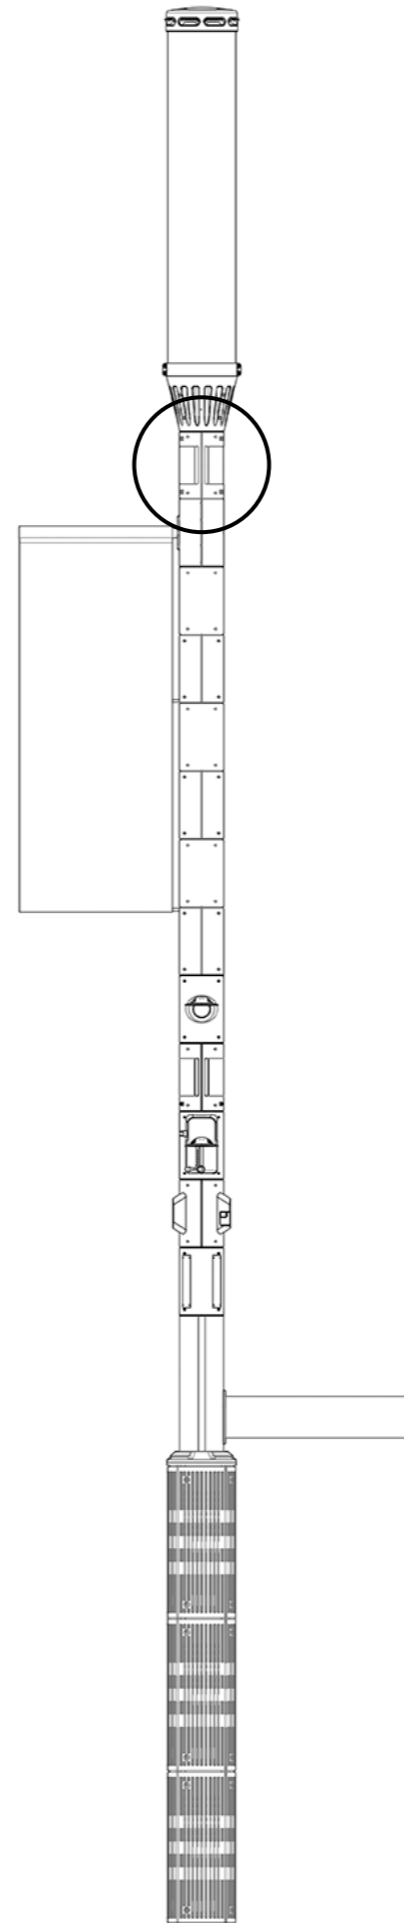

ROYAL BOTANIC GARDEN, SYDNEY

CANADA BAY, SYDNEY

LED SMART STREET LIGHT  
SIDE VIEW

LED SMART STREET LIGHT  
SECTION VIEW

LED SMART STREET LIGHT EXPLODED VIEW

### 3.2.4 LED Smart Street Light

#### Purpose

The SMART.NODE™ Street Light is the installation of the physical LED light as a modular unit. Designed for Smart City roads, this LED ensures the highest savings per watt. By combining energy efficiency with high performance, SMART.NODE™ Street Light can be used to create visual spaces that benefit communities and boost tourism.