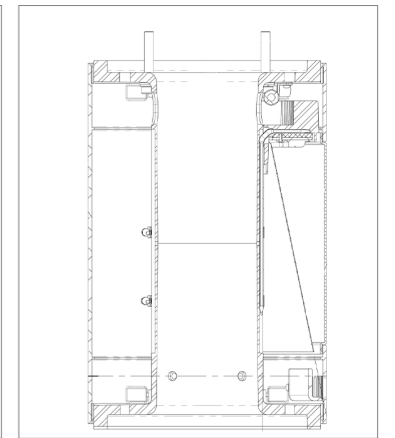

LED SMART STREET LIGHT
SECTION VIEW