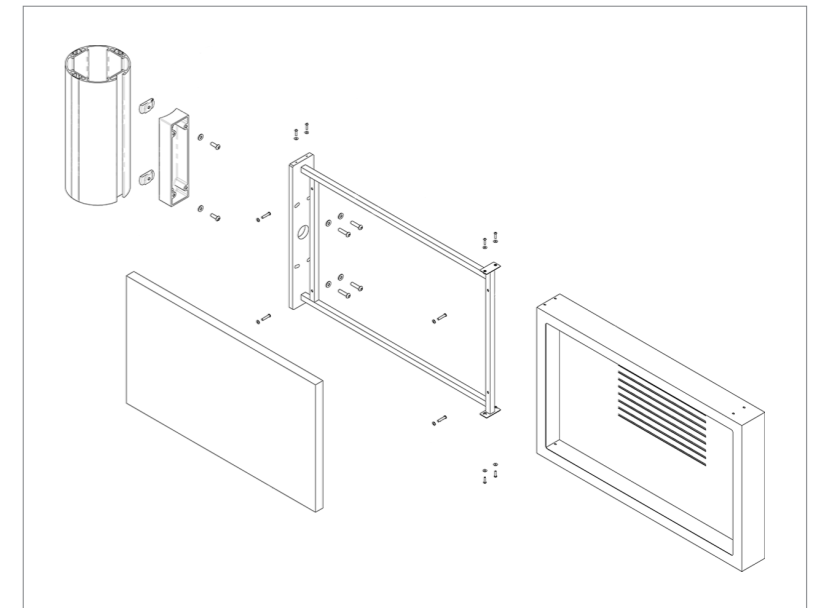

VISUAL DISPLAY SCREEN (LANDSCAPE)
FRONT VIEW

VISUAL DISPLAY SCREEN (LANDSCAPE) EXPLODED VIEW

3.6.1 Visual Display Screens (Monitor - Single Sided)

Purpose

The SMART.NODE™ is designed to carry a range of outdoor visual displays, including a 46 inch, 55 inch, 75 inch or 85 inch screen.

Current visual display monitors feature a slim depth (85mm) design, the convenience of an embedded power box, as well as added durability and flexibility even in extreme temperatures. Combined with 2,500 nit brightness, a 5000:1 contrast ratio and anti-reflection glass, these visual displays ensure messages are displayed effectively in a variety of public spaces.

Visual Display Screens Access Points Currently Accommodated by SMART.NODE™

The Media screen has a variety of screen sizes, ranging from 46, 55, 75 & 85 inch, in non-touch and 46, 55 and 65 inch touch screens. The non-touch screens use the manufacturer's software package to display content and has the function of scaling picture and video to suit the screen resolution, with the added feature of schedule content and override functionality by the client. Furthermore, there is a function to be able to locally connect to the screen for local control.