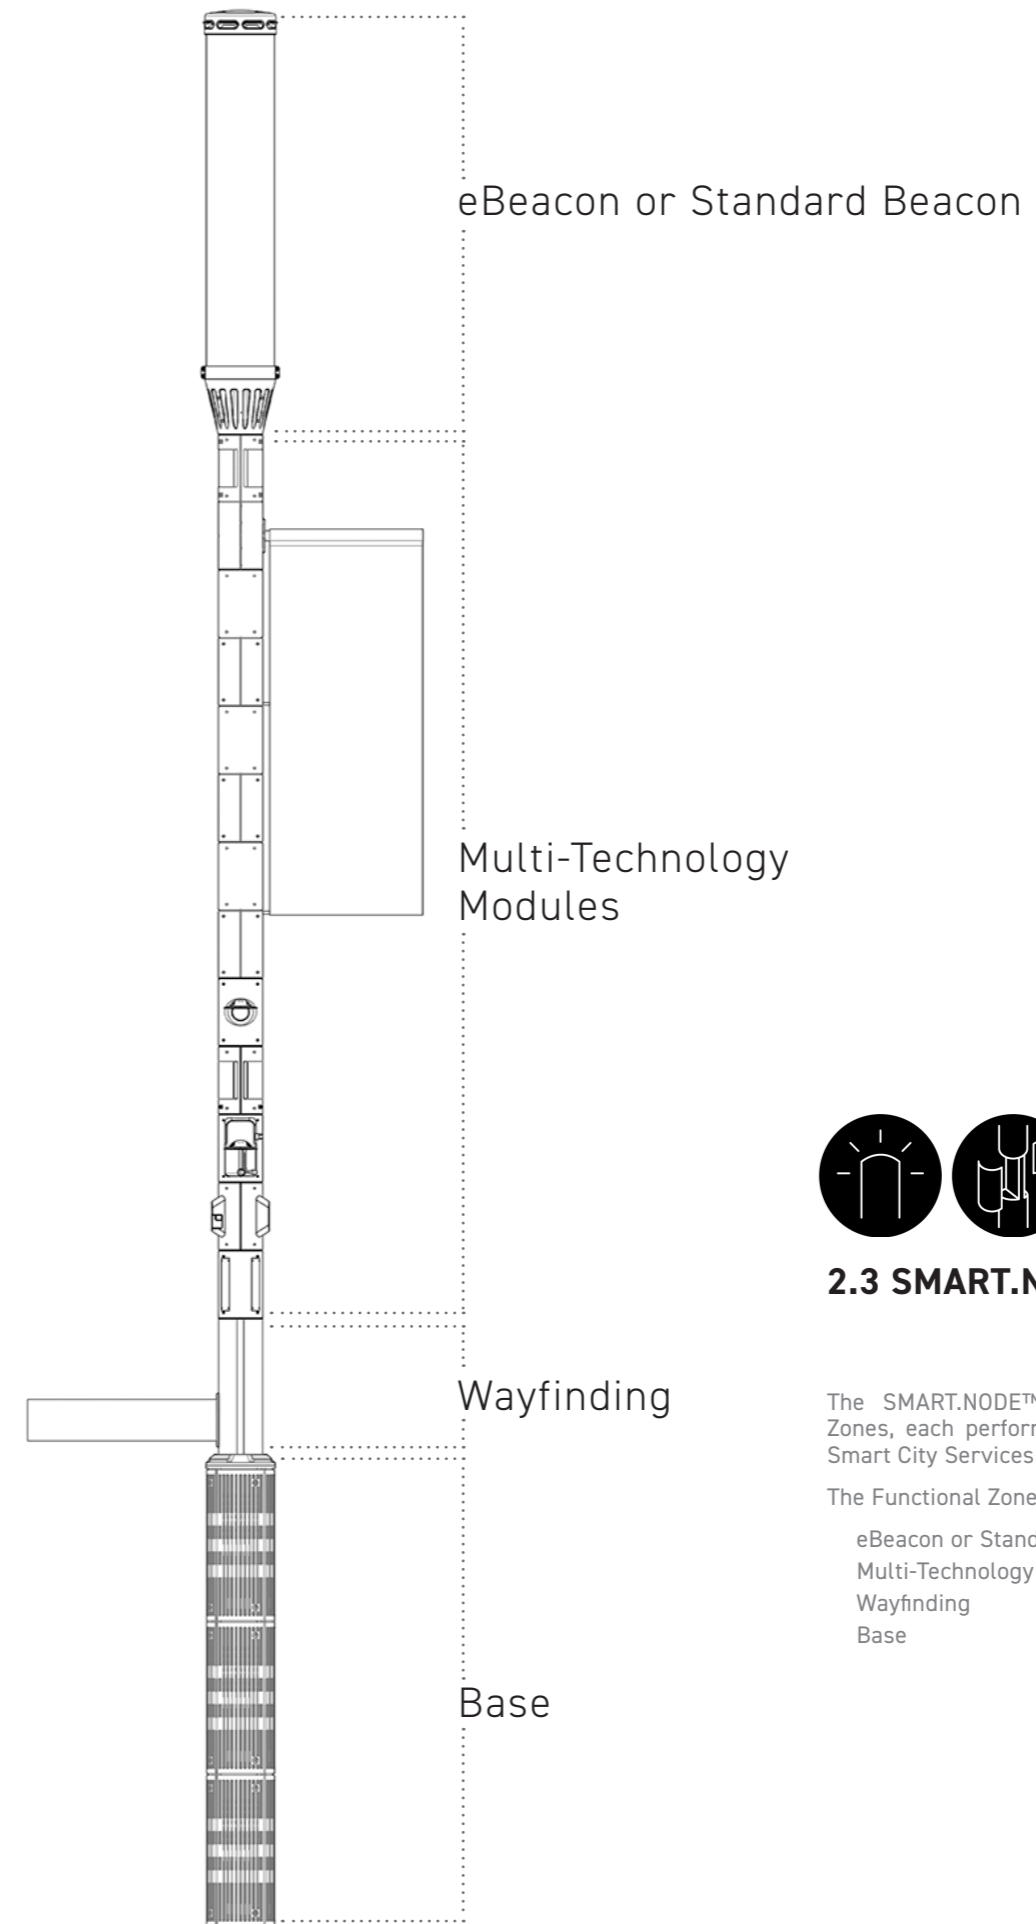

MERCURY SILVER

BLACK ONYX

STORM FRONT

## 2.2 SMART.NODE™ Standard Colours

The SMART.NODE™ is available in a select range of colours supplied by Interpon Powder Coatings.

As part of the Interpon Vivica™ Pearlescent Range, the three standard powder-coat colours offered are:

## 2.3 SMART.NODE™ Functional Zones

The SMART.NODE™ is made up of four Functional Zones, each performing different functions that enable Smart City Services and data collection.

The Functional Zones include: