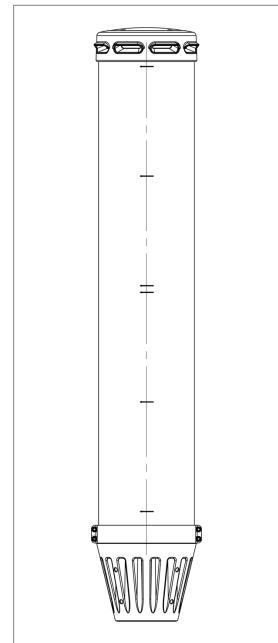

CHINATOWN, BRISBANE

ROYAL BOTANIC GARDEN, SYDNEY

eBeacon ASSEMBLED VIEW

STANDARD ASSEMBLED VIEW

2.3.1 eBeacon & Standard Beacon

The eBeacon serves two main purposes. The antennae and radio system projects 4G and 5G capabilities on behalf of mobile operators, and programmable LED lighting facilitates Smart City lighting design.

Antennae

The SMART.NODE™ eBeacon houses a shared antennae system at a height of between 7 and 12m, allowing for 4G and 5G capabilities in every unit.

Programmable LED

With the right lighting, every public space can be made into a creative and unique visual experience. The SMART.NODE™ eBeacon contains an innovative lighting system designed for Smart City life, giving municipalities the tools to create enjoyable outdoor spaces- and save energy at the same time.