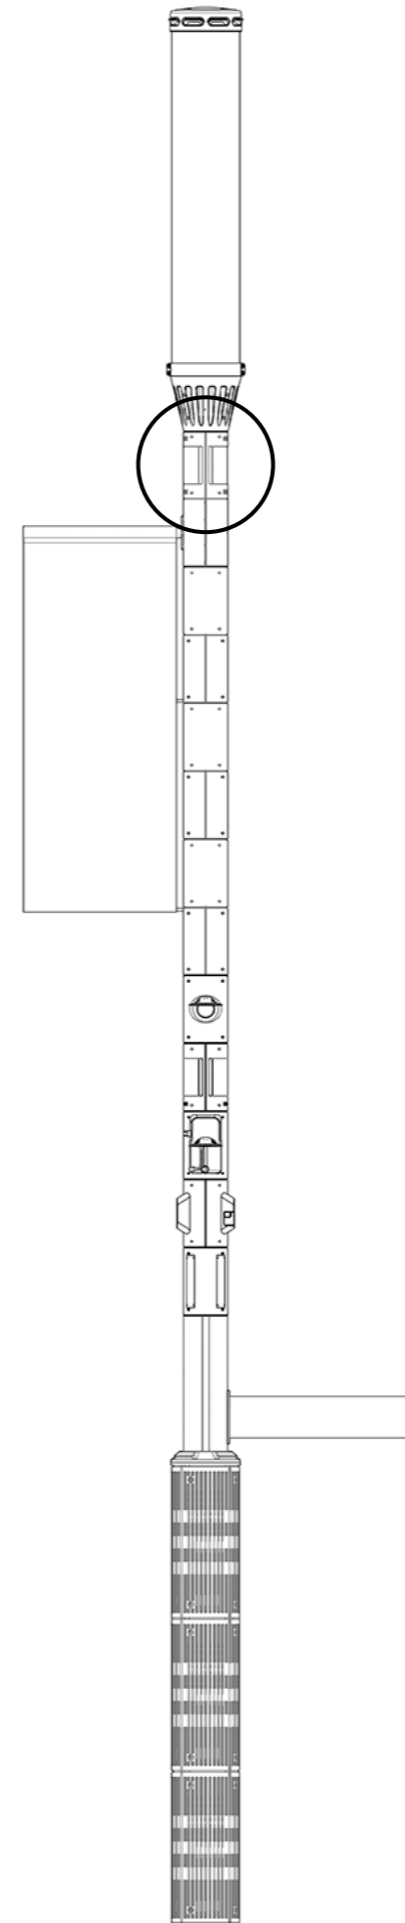

ROYAL BOTANIC GARDEN, SYDNEY

CANADA BAY, SYDNEY

LED SMART PEDESTRIAN STREET LIGHT
SIDE VIEW

LED SMART PEDESTRIAN STREET LIGHT
SECTION VIEW

LED SMART PEDESTRIAN STREET LIGHT EXPLODED VIEW

3.2.5 LED Smart Pedestrian Street Light

Purpose

The SMART.NODE™ Pedestrian Light is the installation of the physical LED light as a modular unit. Designed for Smart City foot paths, this LED ensures the highest savings per watt. By combining energy efficiency with high performance, SMART.NODE™ Pedestrian Street Light can be used to create visual spaces that benefit communities and boost tourism.