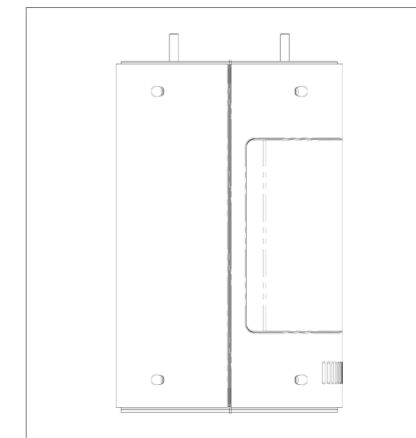

ROYAL BOTANIC GARDEN, SYDNEY

CANADA BAY, SYDNEY

LED SMART PEDESTRIAN STREET LIGHT
SIDE VIEW

LED SMART PEDESTRIAN STREET LIGHT
SECTION VIEW

LED SMART PEDESTRIAN STREET LIGHT EXPLODED VIEW

3.2.5 LED Smart Pedestrian Street Light

Purpose

The SMART.NODE™ Pedestrian Light is the installation of the physical LED light as a modular unit. Designed for Smart City foot paths, this LED ensures the highest savings per watt. By combining energy efficiency with high performance, SMART.NODE™ Pedestrian Street Light can be used to create visual spaces that benefit communities and boost tourism.