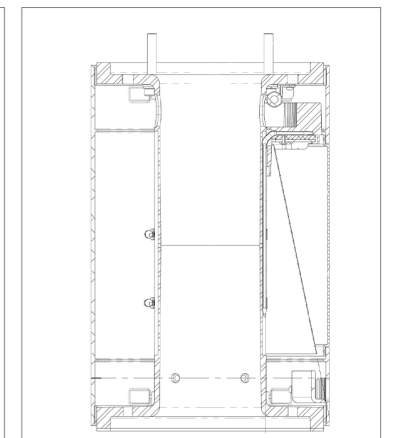

LED SMART PEDESTRIAN STREET LIGHT
SECTION VIEW