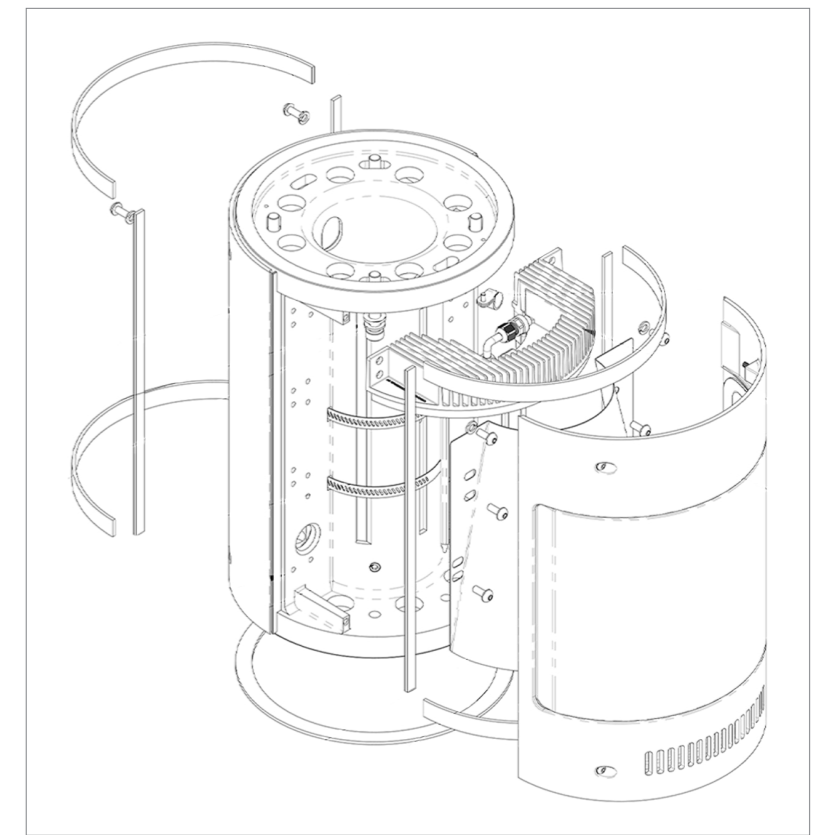

ROYAL BOTANIC GARDEN, SYDNEY

CANADA BAY, SYDNEY

LED SMART PEDESTRIAN STREET LIGHT
SIDE VIEW

LED SMART PEDESTRIAN STREET LIGHT
SECTION VIEW

LED SMART PEDESTRIAN STREET LIGHT EXPLODED VIEW

3.2.5 LED Smart Pedestrian Street Light

Purpose

The SMART.NODE™ Pedestrian Light is the installation of the physical LED light as a modular unit. Designed for Smart City foot paths, this LED ensures the highest savings per watt. By combining energy efficiency with high performance, SMART.NODE™ Pedestrian Street Light can be used to create visual spaces that benefit communities and boost tourism.