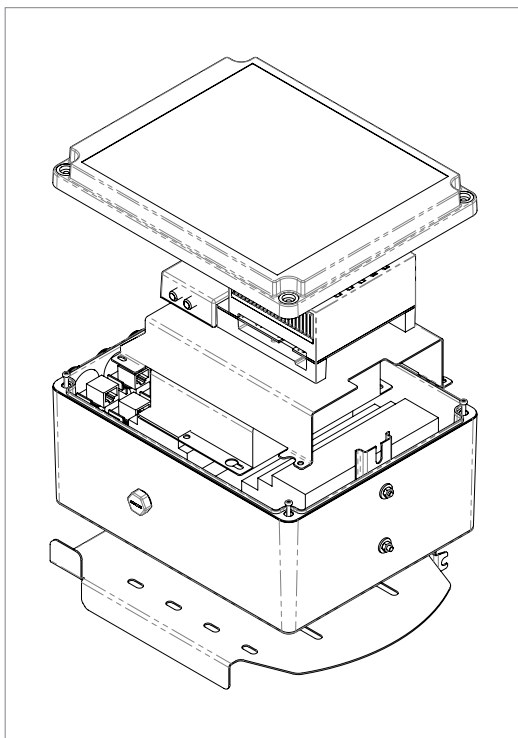

INDUSTRIAL PC, EXPLODED VIEW

Communications Hub

The Communications Hub is a computer which allows the owners of SMART.NODEs™ to communicate with, operate, and undertake analytics direct from the Product site without the need for optical fibre infrastructure.

ENE.HUB

THE TECHNOLOGY ACCOMMODATED BY THE SMART.NODE™ IS CONTINUOUSLY EVOLVING. ENE.HUB CAN INVESTIGATE THE ACCOMMODATION OF ADDITIONAL SCS DEVICES.

www.ene-hub.com