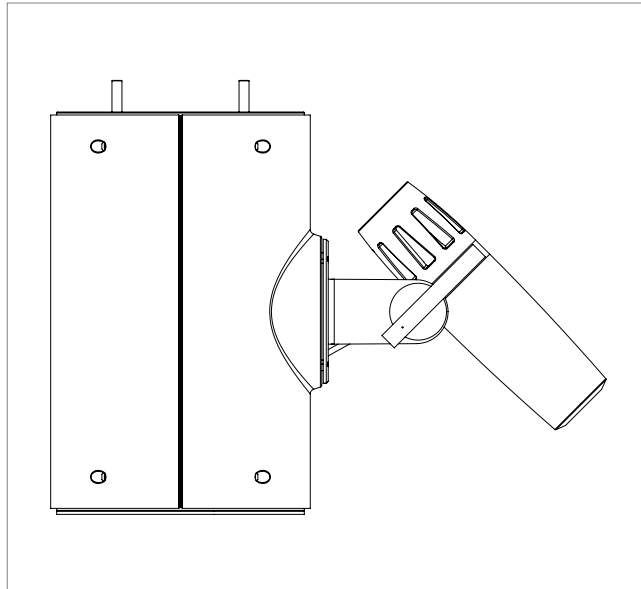

GOODWILL BRIDGE, BRISBANE

CREATIVE LIGHTING, SIDE VIEW

## Creative Lighting

ENERGY

The Creative Lighting SCS utilises a Go Between Optics (GoBo) which is a stencil or template that alters the shape of emitted light. This allows clients to project a defined light graphical display on to a hard surface. GoBos are increasingly being used in the public space to serve a creative purpose as an alternative, or complement, to banners and signage.

The SMART.NODE™ can accommodate moveable fixtures for year-round outdoor use to suit a range of creative and communicative lighting purposes in the public space. GoBo motifs can be changed without the need for tools.