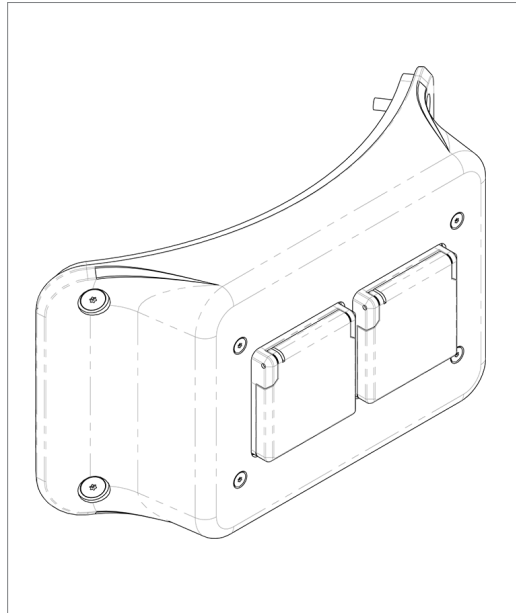

SANDGATE FORESHORE, BRISBANE

HORIZONTAL GPO/USB/OPTICAL FIBRE/ ETHERNET/HDMI  
(HORIZONTAL) ASSEMBLED VIEW

## GPO

ENERGY

The Base of the SMART.NODE™ can host General Power Outlets (GPO), allowing the supply power for occasions such as community events.

Current models range in size from 32V 10A to 500V 50A, and feature hose-proof and dust resistant flaps with automatic snap catch latches. Transparent flap allows for immediate visual inspection of each sockets' condition, and pin configuration.