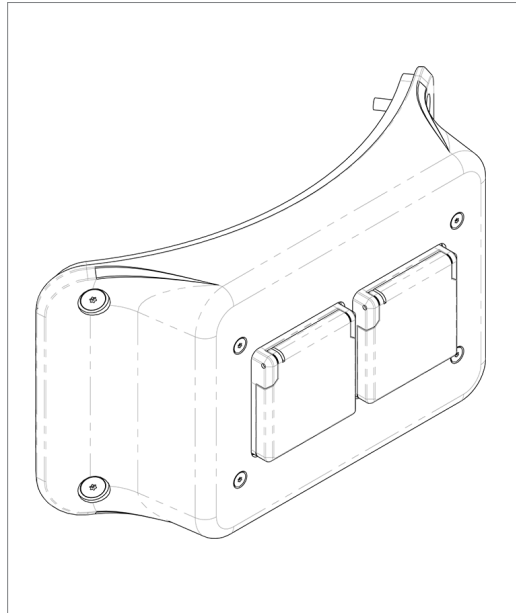

RENDER

HORIZONTAL GPO/USB/OPTICAL FIBRE/ ETHERNET/HDMI
(HORIZONTAL) ASSEMBLED VIEW

Optical Fibre

ENERGY

Optical Fibre Outlets are compact fibre organisers used to house and protect optical fibre services.

The Base of the SMART.NODE™ houses a duplex LC connector, allowing the Land Authority to easily connect to the optic fibre network.

Equipment List

Devices used for Optical Fibre Outlet are as follows:

- Legrand / HPH keystone
- Tyco electronic LC through connector