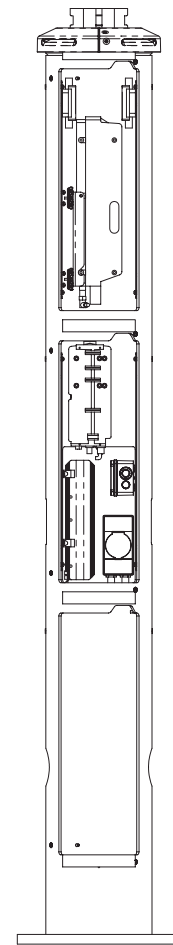

BRACKEN RIDGE, BRISBANE

4G/5G SMALL CELLS IN BASE

## 4G/5G Capability

### COMMUNICATIONS

The SMART.NODE™ is a discreet, neutral host piece of urban infrastructure and can host multiple small cells and antennas from within the structure. The type of Beacon selected for the SMART.NODE™ determines whether it supports 4G and/or 5G cellular service. Nokia and Ericsson 4G/5G small cell equipment are all accommodated by the SMART.NODE™.