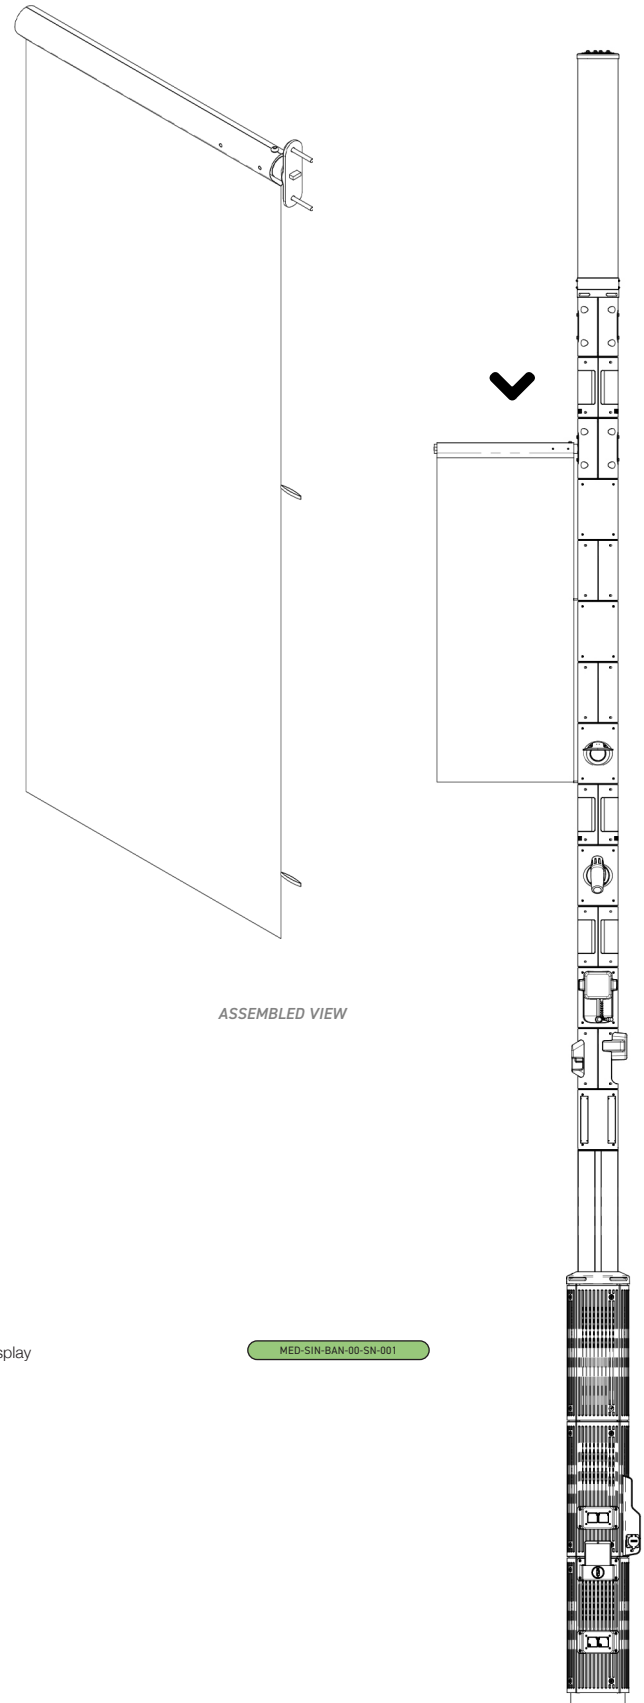

'FUTURE STREET', SYDNEY CBD

ASSEMBLED VIEW

MED-SIN-BAN-00-SN-001