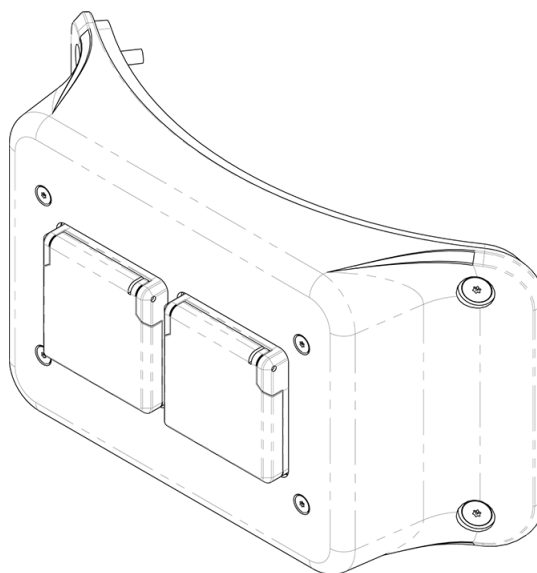

RENDER

HORIZONTAL GPO/USB/OPTICAL FIBRE/
ETHERNET/HDMI, ASSEMBLED VIEW

Fibre Outlet

ENERGY

Optical Fibre Outlets are compact fibre organisers used to house and protect optical fibre services.

The base of the SMART.NODE™ houses a duplex LC connector, allowing the Land Authority to easily connect to the optic fibre network.

Product Options

Optical Fibre Outlet

ENE-OUT-000-00-004A

Product Dependencies

SN Accessory for Optical Fibre Outlet

ENE-OUT-000-00-004A-SN