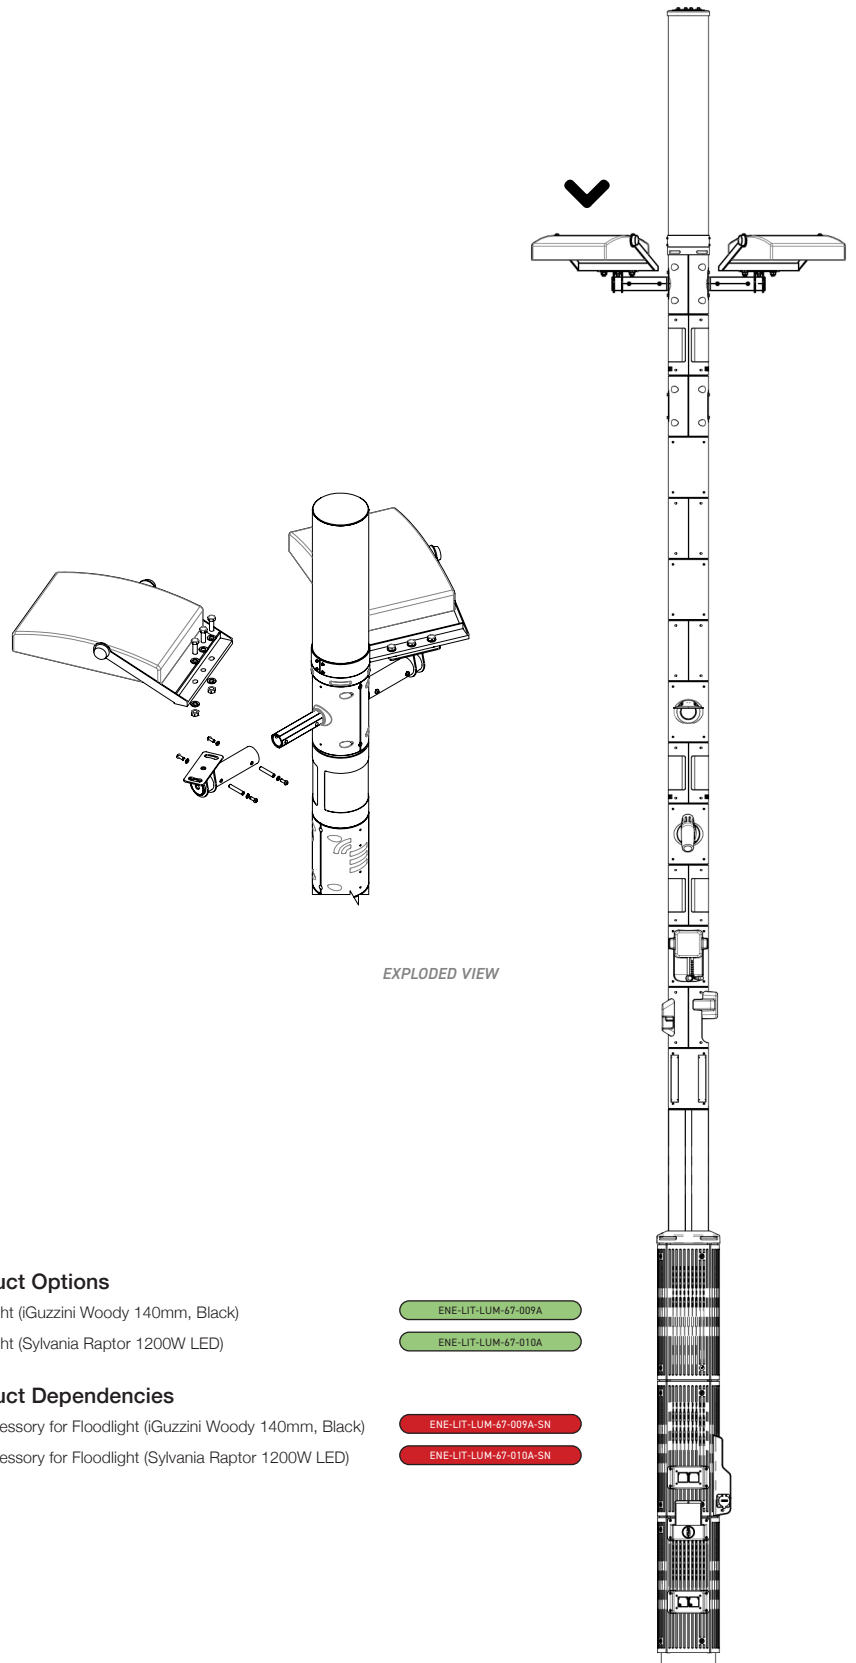

GEELONG FORESHORE

EXPLODED VIEW

Floodlighting

ENERGY

The Floodlight DS is a general purpose, high-intensity light with a broad beam that is attached externally to the SMART.NODE™ primary structure. The SMART.NODE™ can host a range of flood lighting fittings, including those used for landscape, architectural or security lighting, or as a specific lighting instrument during public events.

The current Floodlight fittings operate on standard Australian mains voltage and require zero lamp maintenance.

Product Options

Floodlight (iGuzzini Woody 140mm, Black)

Floodlight (Sylvania Raptor 1200W LED)

ENE-LIT-LUM-67-009A

ENE-LIT-LUM-67-010A

Product Dependencies

SN Accessory for Floodlight (iGuzzini Woody 140mm, Black)

SN Accessory for Floodlight (Sylvania Raptor 1200W LED)

ENE-LIT-LUM-67-009A-SN

ENE-LIT-LUM-67-010A-SN