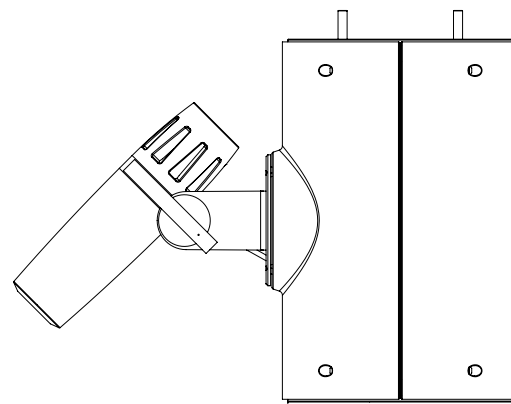

GOODWILL BRIDGE, BRISBANE

SIDE VIEW

Image Projection

ENERGY

The Creative Lighting utilises a Go Between Optics (GoBo) which is a stencil or template that alters the shape of emitted light. This allows clients to project a defined light graphical display on to a hard surface. GoBos are increasingly being used in the public space to serve a creative purpose as an alternative, or complement, to banners and signage.

The SMART.NODE™ can accommodate moveable fixtures for year-round outdoor use to suit a range of creative and communicative lighting purposes in the public space. GoBo motifs can be changed without the need for tools.