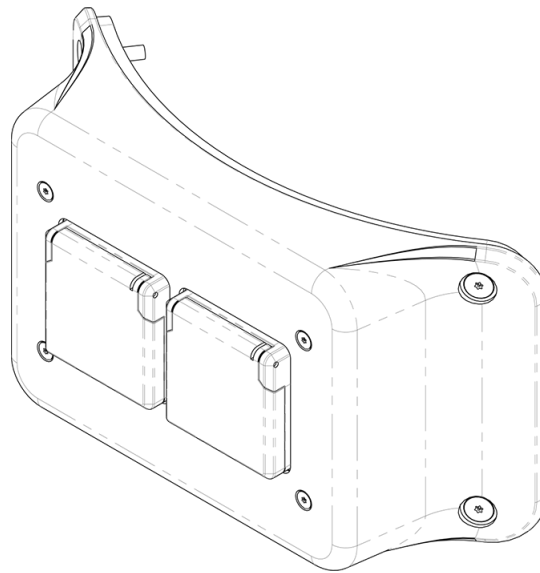

SANDGATE FORESHORE, BRISBANE

HORIZONTAL GPO/USB/OPTICAL FIBRE/
ETHERNET/HDMI, ASSEMBLED VIEW

Power Outlet

ENERGY

The Base of the SMART.NODE™ can host Power Outlets, allowing the supply power for occasions such as community events.

Current models range in size from 32V 10A to 500V 50A, and feature hose-proof and dust resistant flaps with automatic snap catch latches. Transparent flap allows for immediate visual inspection of each sockets' condition, and pin configuration.

A range of vandal-proof sockets and plates are available, including key switches and adaptors such as a 2-way switch, Australian, American, British, German, and French socket.

Product Options

Clipsal External GPO