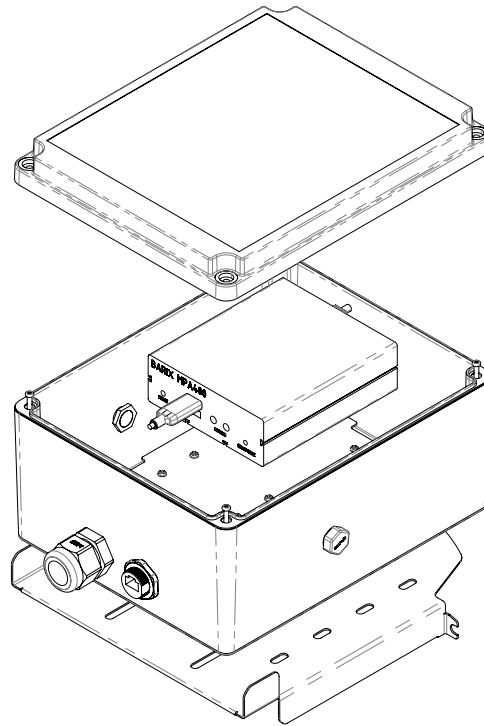

BARIX DEVICE, EXPLODED VIEW