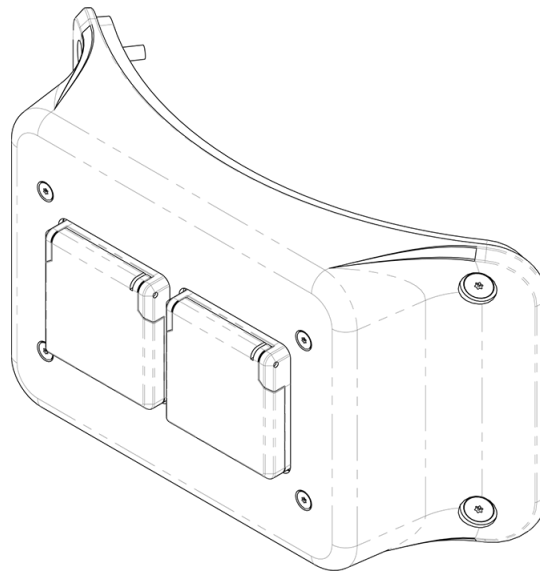

PADDINGTON SKATE PARK

HORIZONTAL GPO/USB/OPTICAL FIBRE/
ETHERNET/HDMI, ASSEMBLED VIEW

USB Outlet

ENERGY

External USB charging units installed in the SMART.NODE™ allow the general public to charge their portable devices, including smartphones, music devices, and tablets.

Current USB charging models offer options for single and double sockets.

Product Options

External USB Charging Unit

ENE-OUT-000-00-002A