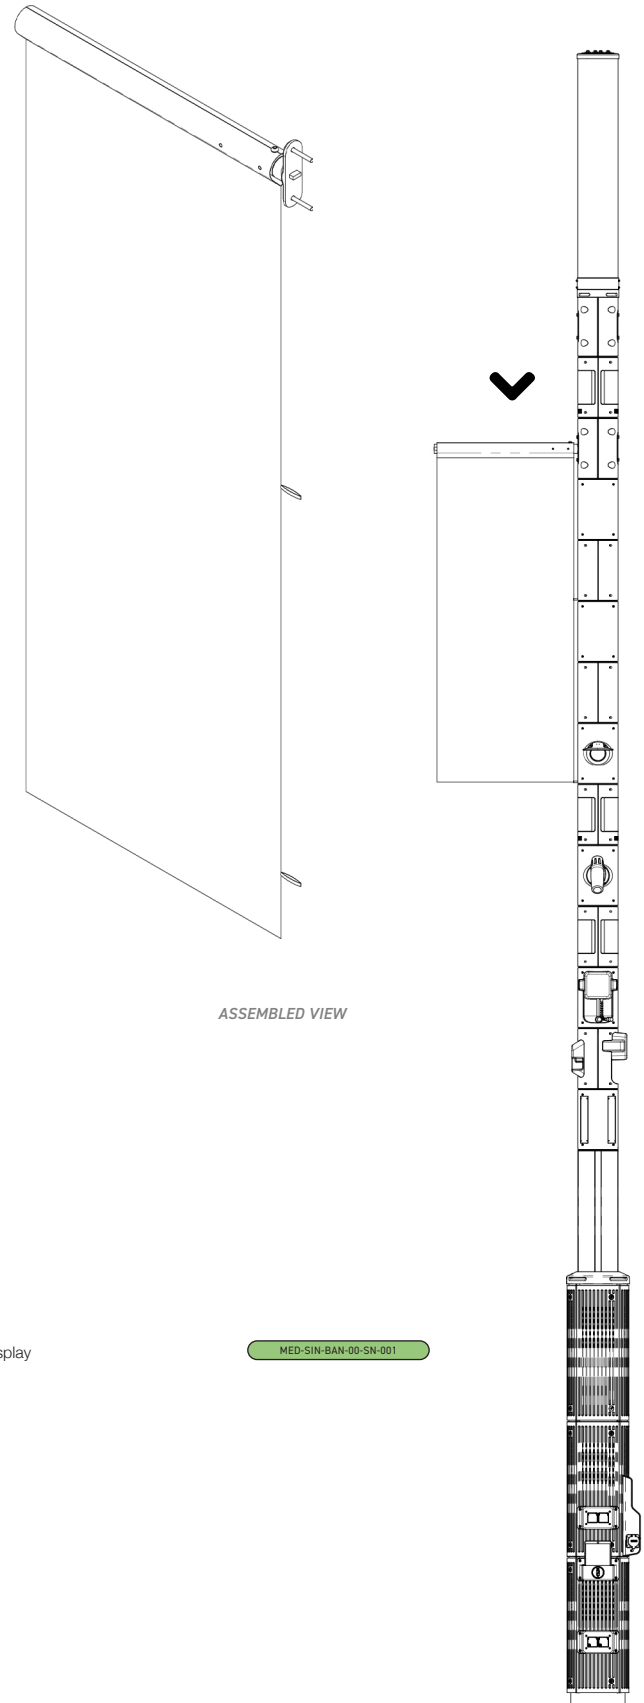

'FUTURE STREET', SYDNEY CBD

ASSEMBLED VIEW

MED-SIN-BAN-00-SN-001

Banners & Outreach Arms

POLE ACCESSORIES

The Banners & Outreach Arms DS offers single banners on the SMART.NODE™ for a range of outdoor messaging needs. Banners are a vibrant and effective method in promoting local events, festivals and exhibitions.

The specially designed outreach arms can be used to accommodate additional services where needed.

Product Options

SN Accessory for Signage Display