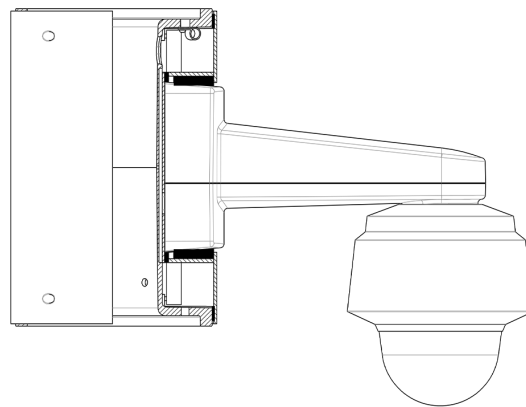

RENDER

SIDE VIEW

PTZ Camera

SAFETY

The PTZ (Pan/Tilt/Zoom) Camera provides the SMART.NODE™ with top-of-the-line, outdoor-ready CCTV services with HDTV 1080p, 32x optical zoom and rapid pan/tilt capabilities for wide area coverage and detailed surveillance at a distance.