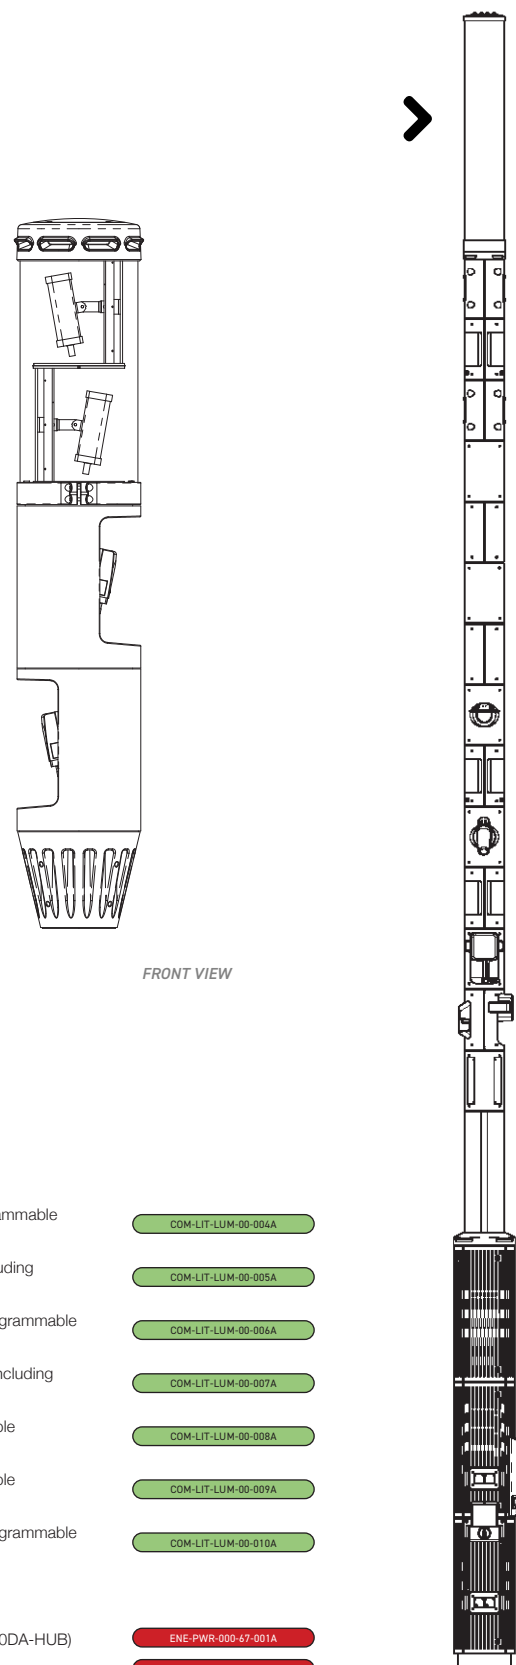

RENDER

FRONT VIEW

## mBeacon with 4G/5G Capability

### COMMUNICATIONS

The mBeacon is designed to house a mix of antennas and radio systems which enable 4G and 5G capabilities in the traditional radio frequencies as well as the new mmWave frequencies. The mBeacon retains the programmable multi-coloured LED light, designed to support and enhance special events and celebrations. The mBeacon has a 2500mm height and houses a shared antennae system at a SMART.NODE™ height between 7 and 12m.