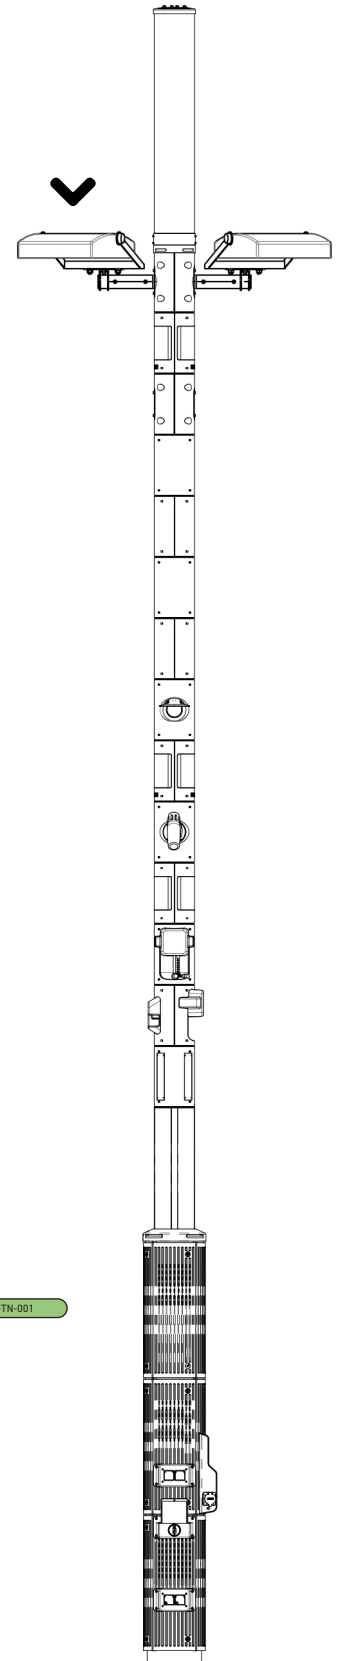

RENDER

EXPLODED VIEW

## Bird Deterrent

POLE ACCESSORIES

The Bird Deterrent for lighting is a support covered with spikes, which is mounted on top of the floodlight to prevent birds landing. This is for two reasons.

Firstly, the warm environment of the lighting placed up high is not unlike a treetop which could encourage large birds to nest on the light, causing a fire risk to both the birds and the nest as well as the lights.