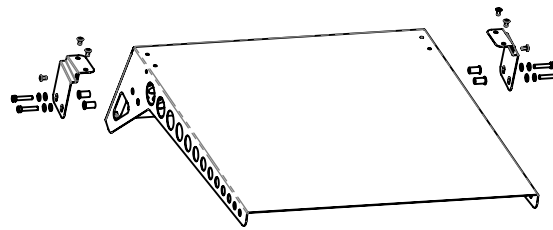

RENDER

EXPLODED VIEW

## Bird Deterrent

POLE ACCESSORIES

The Bird Deterrent for lighting is a support covered with spikes, which is mounted on top of the floodlight to prevent birds landing. This is for two reasons.

Firstly, the warm environment of the lighting placed up high is not unlike a treetop which could encourage large birds to nest on the light, causing a fire risk to both the birds and the nest as well as the lights.

Secondly, their excrement could damage the paint and in the case of coastal environments, create corrosion. This accessory is a must when placing lights in coastal environments.