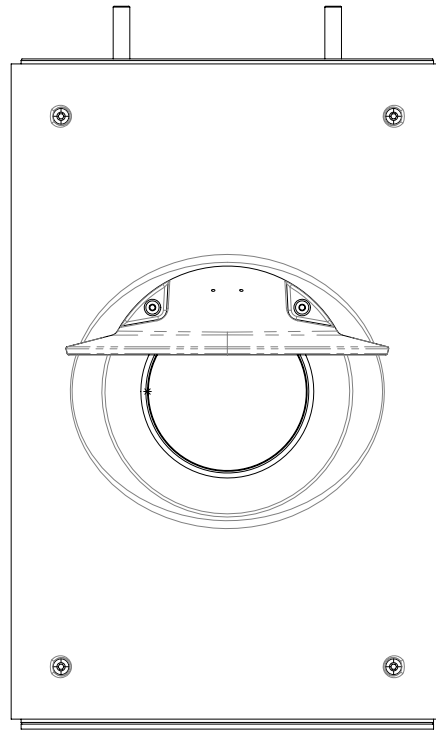

FRONT VIEW

CCTV

SAFETY

The SMART.NODE™ can readily integrate fixed CCTV domes for outdoor use. The current models offer HDTV 1080p video, varifocal lens with remote zoom and focus, and eliminate the need for hands-on fine tuning.

The CCTV Digital Service allows for the installation of a wider range and variety of cameras. It is a flush mounted device housed internally in the SMART.NODE™ and has the added feature of a sun and bird visor to minimise camera distortion.

Existing CCTV units adapt to scenes with strong variations in light, produce sharp images of moving objects and have two-way audio with analytics. New technologies see reduced bandwidth and CCTV storage requirements. Note: this is not a VMS.

Product Options

- CCTV Panasonic Fixed In Pole (WV-S2550L)
- CCTV Panasonic 360 Degree Arm Mount (WV-S8530N)
- CCTV Axis Dome Camera In Pole (P3265-LVE - P32 Series)
- CCTV Axis Fixed Bullet LPR camera Arm Mount (Axis Q1700-LE)
- CCTV Bosch Flexidome IP Starlight Dome Camera In Pole (8000I NDE-8502-R)

- SFT-CAM-PAN-67-001A
- SFT-CAM-PAN-67-003A
- SFT-CAM-AXS-67-001A
- SFT-CAM-AXS-67-002A
- SFT-CAM-BCH-67-001A

Product Dependencies

- SN Accessory for CCTV Panasonic Dome Camera In Pole (WV-S2550L)
- SN Accessory for CCTV Axis Dome Camera In Pole (P3225-LVE - P32 Series)
- SN Accessory for CCTV Axis Fixed Bullet LPR camera Arm Mount (Axis Q1700-LE)
- SN Accessory for CCTV Bosch Flexidome IP Starlight Dome Camera In Pole (8000I NDE-8502-R)

- SFT-CAM-PAN-67-001A-SN
- SFT-CAM-AXS-67-001A-SN
- SFT-CAM-AXS-67-002A-SN
- SFT-CAM-BCH-67-001A-SN